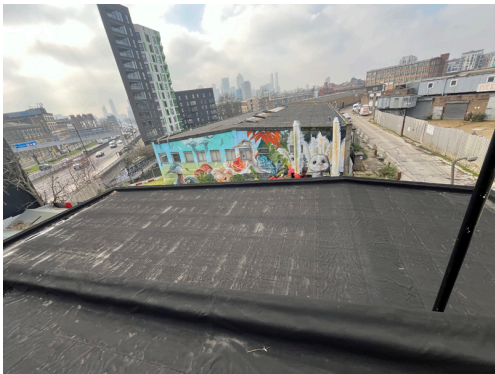

CREATIVE LOCATION
Tel: +44 (0) 20 79935301
Email: info@creativelocation.co.uk

[CLICK HERE
FOR MORE INFO](#)

Roofy

Towcester Road, London, UK

Roofy

Towcester Road, London, UK

CREATIVE LOCATION

Tel: +44 (0) 20 79935301