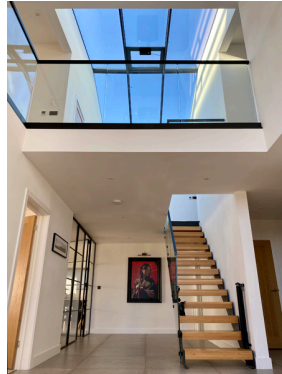

Morley

Sevenoaks Weald, Sevenoaks, Kent, UK

CREATIVE LOCATION
Tel: +44 (0) 20 79935301
Email: info@creativelocation.co.uk

[CLICK HERE
FOR MORE INFO](#)

Morley

Sevenoaks Weald, Sevenoaks, Kent, UK