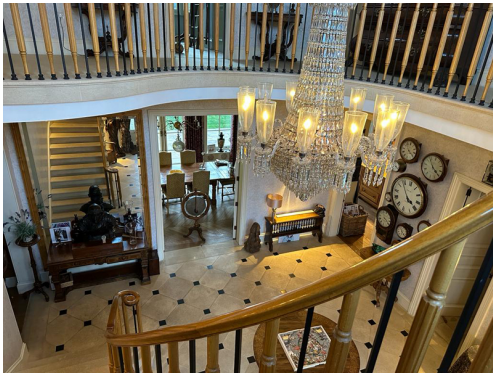

# Waltz

Chenies, Rickmansworth WD3 6ER, UK

**CREATIVE LOCATION**  
Tel: +44 (0) 20 79935301  
Email: [info@creativelocation.co.uk](mailto:info@creativelocation.co.uk)

[CLICK HERE  
FOR MORE INFO](#)