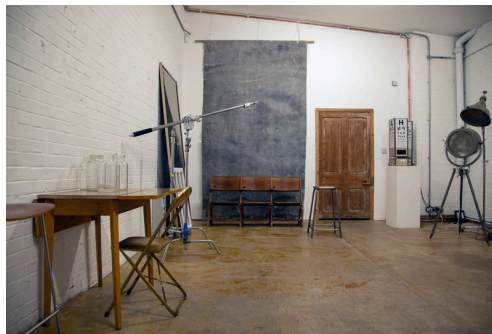

CREATIVE LOCATION
Tel: +44 (0) 20 79935301
Email: info@creativelocation.co.uk

[CLICK HERE FOR MORE INFO](#)

BUN

Towcester Road, London, UK

BUN

Towcester Road, London, UK