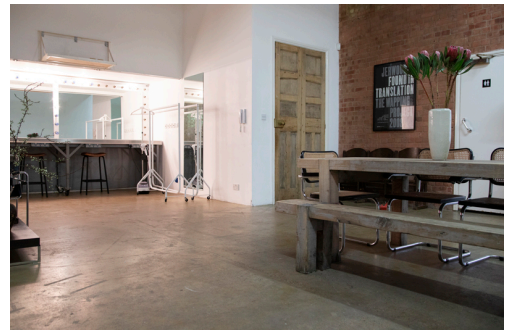

CREATIVE LOCATION
Tel: +44 (0) 20 79935301
Email: info@creativelocation.co.uk

[CLICK HERE
FOR MORE INFO](#)

Bow

Towcester Road, London, UK

CREATIVE LOCATION
Tel: +44 (0) 20 79935301
Email: info@creativelocation.co.uk