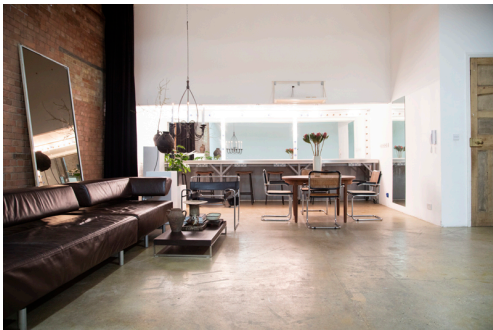

CREATIVE LOCATION
Tel: +44 (0) 20 79935301
Email: info@creativelocation.co.uk

[CLICK HERE
FOR MORE INFO](#)

Bow

Towcester Road, London, UK

CREATIVE LOCATION
Tel: +44 (0) 20 79935301
Email: info@creativelocation.co.uk