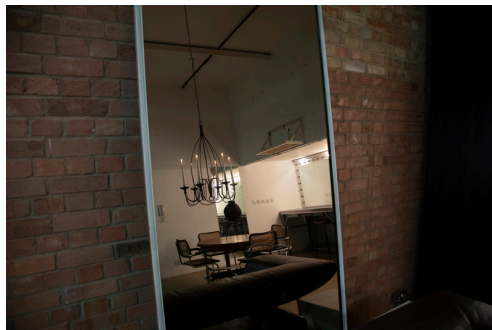

CREATIVE LOCATION
Tel: +44 (0) 20 79935301
Email: info@creativelocation.co.uk

[CLICK HERE
FOR MORE INFO](#)

Bow

Towcester Road, London, UK

CREATIVE LOCATION
Tel: +44 (0) 20 79935301
Email: info@creativelocation.co.uk