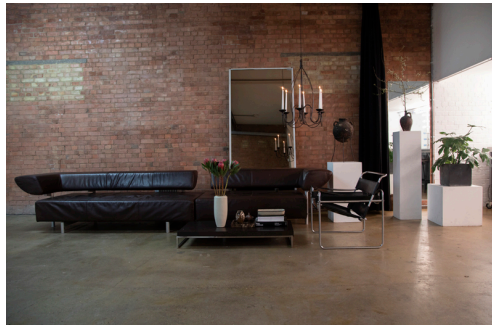

CREATIVE LOCATION
Tel: +44 (0) 20 79935301
Email: info@creativelocation.co.uk

[CLICK HERE
FOR MORE INFO](#)

Bow

Towcester Road, London, UK