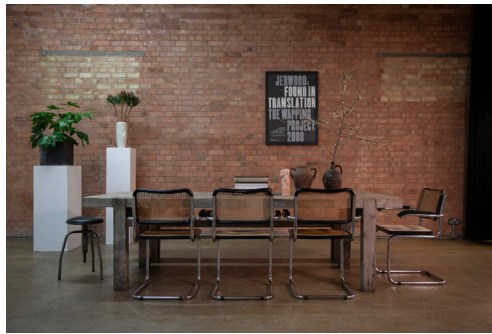

CREATIVE LOCATION
Tel: +44 (0) 20 79935301
Email: info@creativelocation.co.uk

[CLICK HERE
FOR MORE INFO](#)

Bow

Towcester Road, London, UK