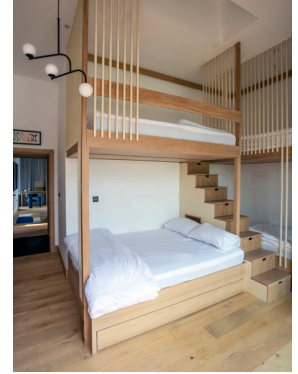

Foreland

Kent, UK

Foreland

Kent, UK

Foreland

Kent, UK

CREATIVE LOCATION
Tel: +44 (0) 20 79935301
Email: info@creativelocation.co.uk

[CLICK HERE
FOR MORE INFO](#)