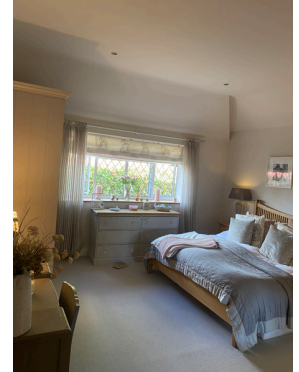

Spec
Surrey, UK

CREATIVE LOCATION
Tel: +44 (0) 20 79935301
Email: info@creativelocation.co.uk

[CLICK HERE
FOR MORE INFO](#)

Spec
Surrey, UK