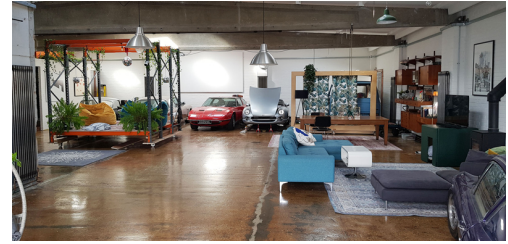

CREATIVE LOCATION
Tel: +44 (0) 20 79935301
Email: info@creativelocation.co.uk

[CLICK HERE FOR MORE INFO](#)

Anise

London, UK

CREATIVE LOCATION
Tel: +44 (0) 20 79935301
Email: info@creativelocation.co.uk

[CLICK HERE
FOR MORE INFO](#)