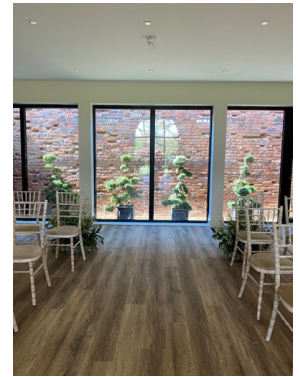

CREATIVE LOCATION
Tel: +44 (0) 20 79935301
Email: info@creativelocation.co.uk

[CLICK HERE FOR MORE INFO](#)

Holl

Norfolk, UK

Holl

Norfolk, UK

Holl

Norfolk, UK