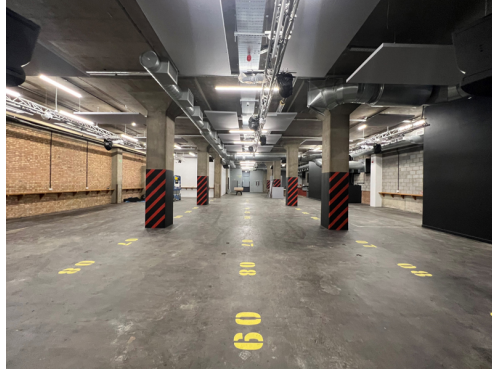

CREATIVE LOCATION
Tel: +44 (0) 20 79935301
Email: info@creativelocation.co.uk

[CLICK HERE
FOR MORE INFO](#)

Arch

London N15