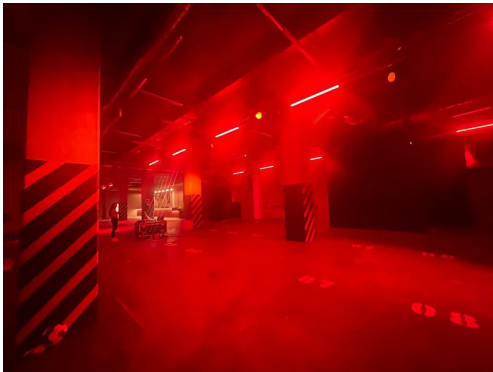

CREATIVE LOCATION
Tel: +44 (0) 20 79935301
Email: info@creativelocation.co.uk

[CLICK HERE
FOR MORE INFO](#)

Arch

London N15