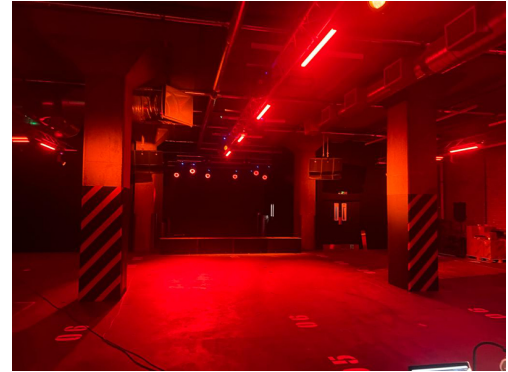

CREATIVE LOCATION
Tel: +44 (0) 20 79935301
Email: info@creativelocation.co.uk

[CLICK HERE
FOR MORE INFO](#)

Arch

London N15