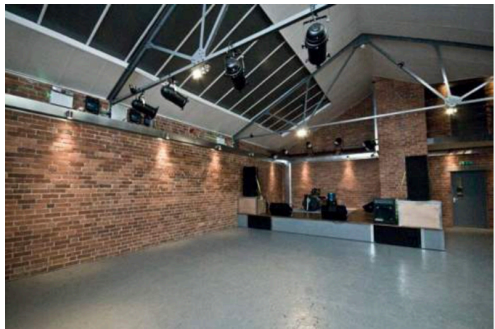

Craven

Leeds, UK

Craven

Leeds, UK

CREATIVE LOCATION
Tel: +44 (0) 20 79935301
Email: info@creativelocation.co.uk

[CLICK HERE
FOR MORE INFO](#)

Craven

Leeds, UK