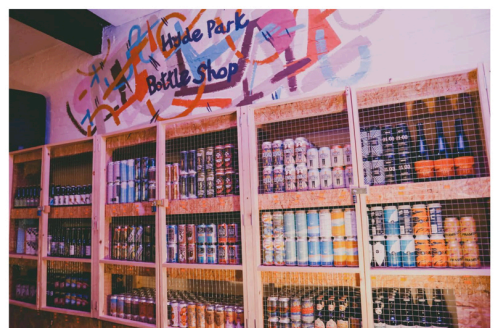

CREATIVE LOCATION
Tel: +44 (0) 20 79935301
Email: info@creativelocation.co.uk

[CLICK HERE FOR MORE INFO](#)

Hyde

Leeds, UK

CREATIVE LOCATION
Tel: +44 (0) 20 79935301
Email: info@creativelocation.co.uk

[CLICK HERE FOR MORE INFO](#)