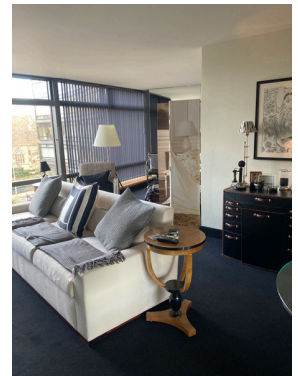

Vogue

London SE1, UK

CREATIVE LOCATION

Tel: +44 (0) 20 79935301

Email: info@creativelocation.co.uk

[CLICK HERE
FOR MORE INFO](#)

Vogue

London SE1, UK