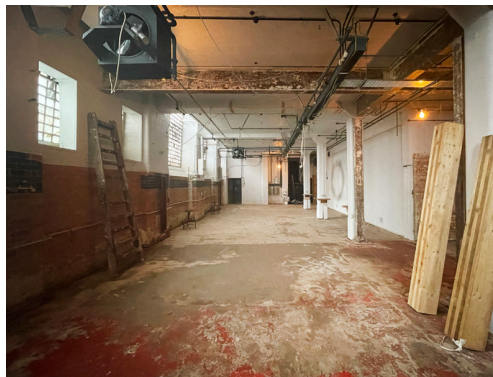

Smeed

London E3

CREATIVE LOCATION
Tel: +44 (0) 20 79935301
Email: info@creativelocation.co.uk

[CLICK HERE
FOR MORE INFO](#)

Smeed

London E3

CREATIVE LOCATION
Tel: +44 (0) 20 79935301
Email: info@creativelocation.co.uk