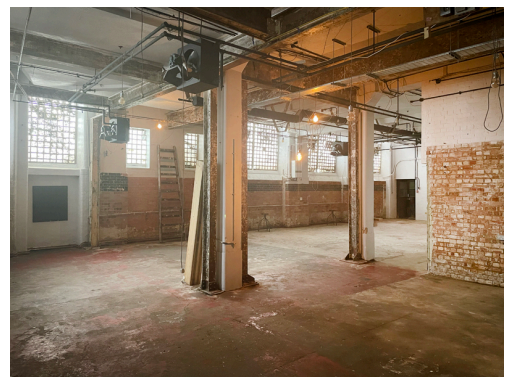

Smeed

London E3

CREATIVE LOCATION
Tel: +44 (0) 20 79935301
Email: info@creativelocation.co.uk

[CLICK HERE
FOR MORE INFO](#)

Smeed

London E3

CREATIVE LOCATION
Tel: +44 (0) 20 79935301
Email: info@creativelocation.co.uk