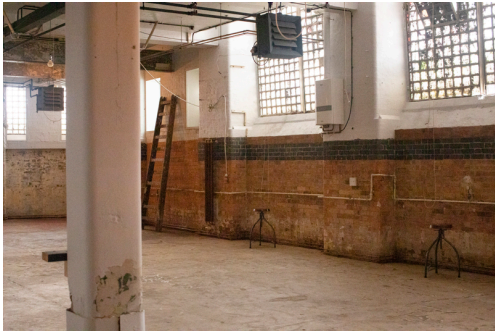

Smeed

London E3

CREATIVE LOCATION
Tel: +44 (0) 20 79935301
Email: info@creativelocation.co.uk

[CLICK HERE
FOR MORE INFO](#)

Smeed

London E3

CREATIVE LOCATION
Tel: +44 (0) 20 79935301
Email: info@creativelocation.co.uk