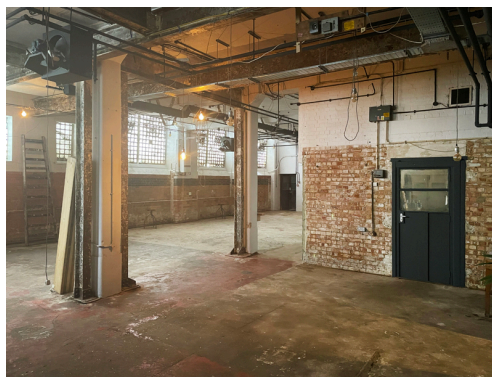

Smeed

London E3

CREATIVE LOCATION
Tel: +44 (0) 20 79935301
Email: info@creativelocation.co.uk

[CLICK HERE
FOR MORE INFO](#)

Smeed

London E3

CREATIVE LOCATION
Tel: +44 (0) 20 79935301
Email: info@creativelocation.co.uk