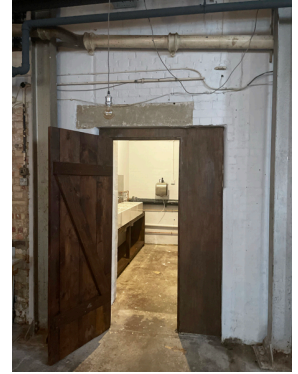

[CLICK HERE
FOR MORE INFO](#)

Smeed

London E3

Smeed

London E3

CREATIVE LOCATION
Tel: +44 (0) 20 79935301
Email: info@creativelocation.co.uk

[CLICK HERE
FOR MORE INFO](#)

Smeed