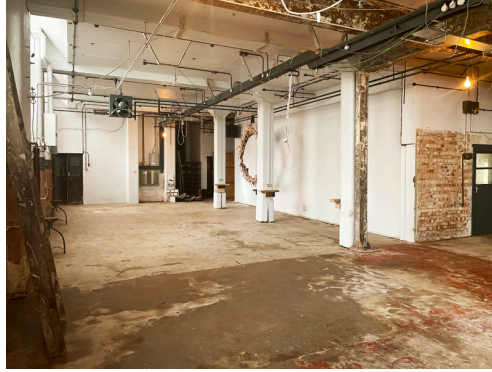

CREATIVE LOCATION
Tel: +44 (0) 20 79935301
Email: info@creativelocation.co.uk

[CLICK HERE
FOR MORE INFO](#)

Smeed

London E3