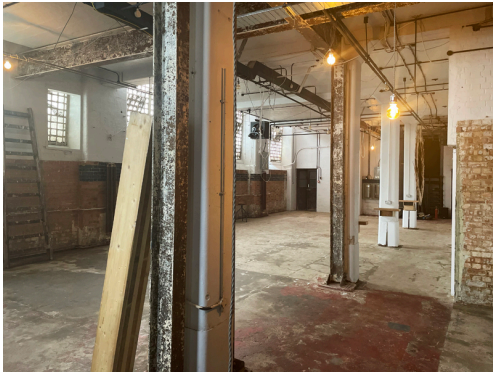

CREATIVE LOCATION
Tel: +44 (0) 20 79935301
Email: info@creativelocation.co.uk

[CLICK HERE
FOR MORE INFO](#)

Smeed

London E3