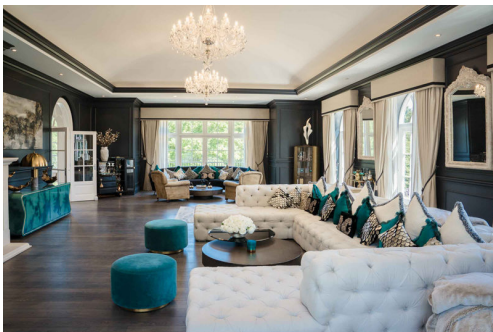

Wellington

Berkshire, RG40