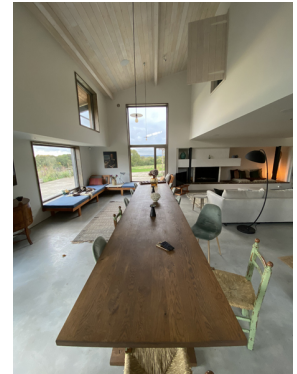

Acre

Dorset, SB7