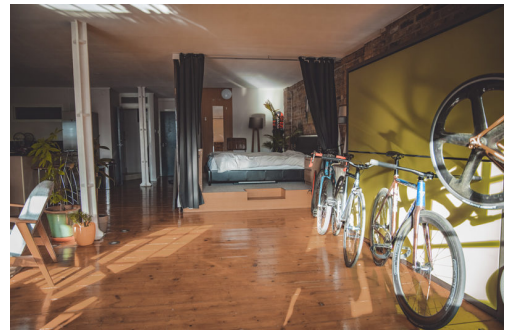

CREATIVE LOCATION
Tel: +44 (0) 20 79935301
Email: info@creativelocation.co.uk

[CLICK HERE
FOR MORE INFO](#)

Bermond

London, SE1

Bermond

London, SE1