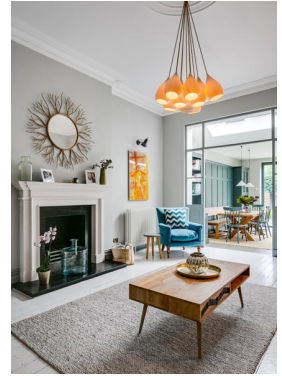

CREATIVE LOCATION
Tel: +44 (0) 20 79935301
Email: info@creativelocation.co.uk

[CLICK HERE
FOR MORE INFO](#)

Peach

London, SW2

Peach

London, SW2

Peach

London, SW2