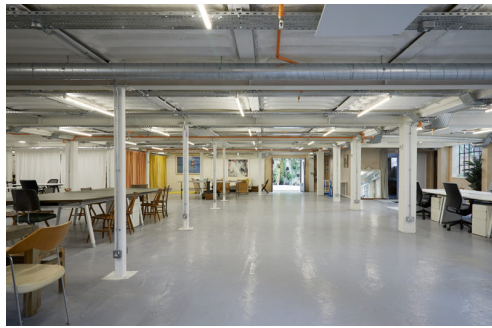

**CREATIVE LOCATION**  
Tel: +44 (0) 20 79935301  
Email: [info@creativelocation.co.uk](mailto:info@creativelocation.co.uk)

[CLICK HERE FOR MORE INFO](#)

**Ozzy**  
London, NW2

**CREATIVE LOCATION**

Tel: +44 (0) 20 79935301