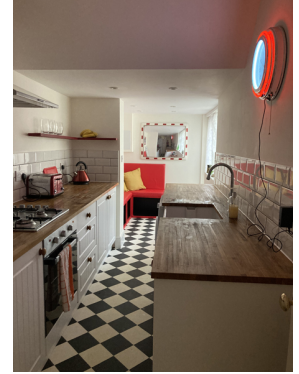

Dane

Northdown Park Road, Margate CT9 3PY, UK

CREATIVE LOCATION
Tel: +44 (0) 20 79935301
Email: info@creativelocation.co.uk

[CLICK HERE
FOR MORE INFO](#)

Dane

Northdown Park Road, Margate CT9 3PY, UK