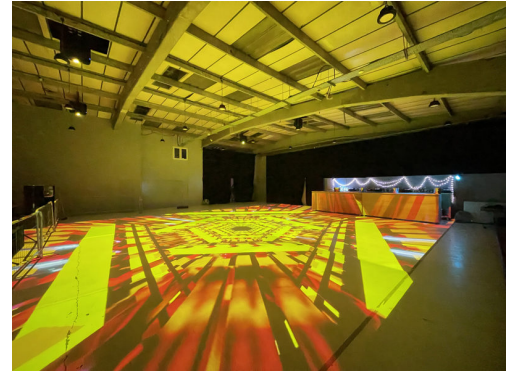

CREATIVE LOCATION
Tel: +44 (0) 20 79935301
Email: info@creativelocation.co.uk

[CLICK HERE
FOR MORE INFO](#)

Gaff

London E10 7FB, UK

CREATIVE LOCATION
Tel: +44 (0) 20 79935301
Email: info@creativelocation.co.uk