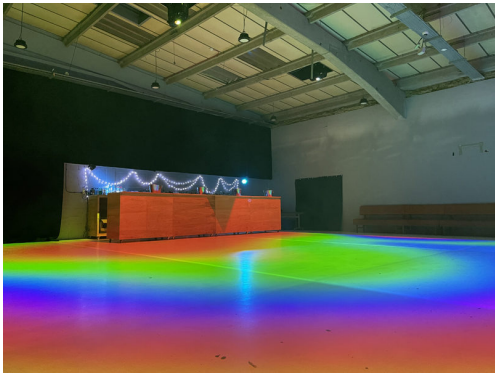

CREATIVE LOCATION
Tel: +44 (0) 20 79935301
Email: info@creativelocation.co.uk

[CLICK HERE
FOR MORE INFO](#)

Gaff

London E10 7FB, UK

CREATIVE LOCATION
Tel: +44 (0) 20 79935301
Email: info@creativelocation.co.uk