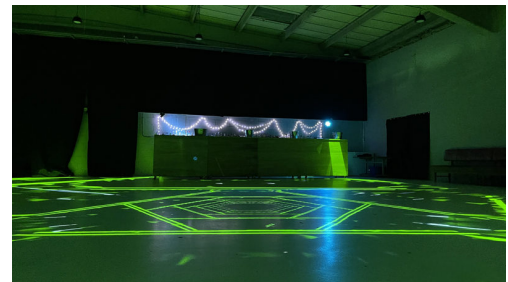

CREATIVE LOCATION
Tel: +44 (0) 20 79935301
Email: info@creativelocation.co.uk

[CLICK HERE
FOR MORE INFO](#)

Gaff

London E10 7FB, UK

CREATIVE LOCATION
Tel: +44 (0) 20 79935301
Email: info@creativelocation.co.uk