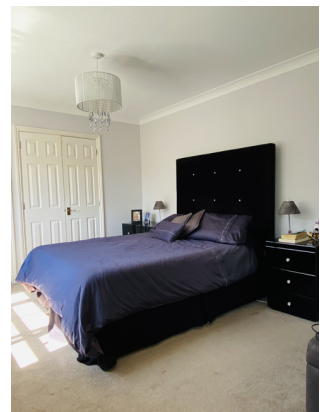

## Merse

Mercers Avenue, Bishop's Stortford CM23 4AG, UK