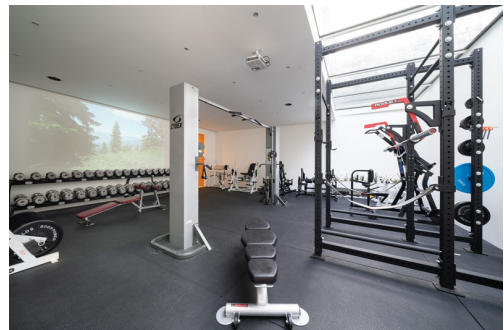

# Guy

London SW6, UK

**CREATIVE LOCATION**  
Tel: +44 (0) 20 79935301  
Email: [info@creativelocation.co.uk](mailto:info@creativelocation.co.uk)

[CLICK HERE  
FOR MORE INFO](#)