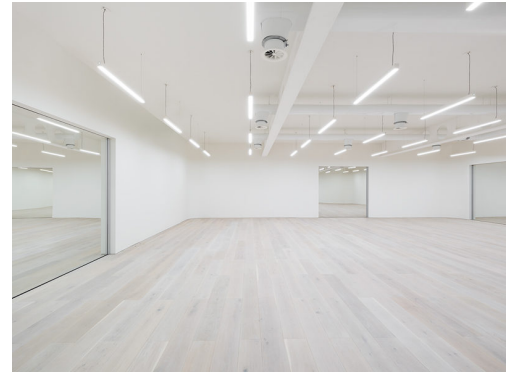

WAYS

Queen Elizabeth Olympic Park, London E15 , UK

CREATIVE LOCATION
Tel: +44 (0) 20 79935301
Email: info@creativelocation.co.uk

[CLICK HERE
FOR MORE INFO](#)

WAYS

Queen Elizabeth Olympic Park, London E15 , UK